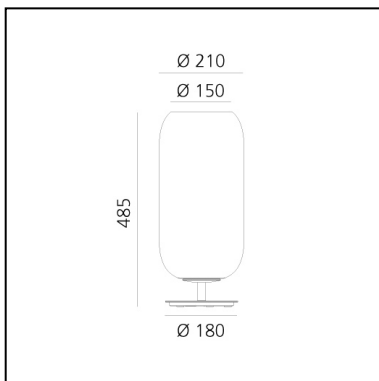

Gople Table - White

BIG - Bjarke Ingels Group

IP20   

LUMINAIRE

- Watt: **20W**
- Delivered lumens output: **2088lm**
- CCT: **3000K**
- Efficiency: **85%**
- Efficacy: **104.41lm/W**
- CRI: **80**

DESCRIPTION

PRODUCT CODE: 1408020A

FEATURES

- Article Code: **1408020A**
- Colour: **White**
- Installation: **Table**
- Material: **Blown glass, aluminium**
- Series: **Design Collection**
- Environment: **Indoor**
- design by: **BIG - Bjarke Ingels Group**

DIMENSIONS

- Height: **cm 48.5**
- Diameter: **cm 21**
- Base Diameter: **cm 18**

SOURCES NOT INCLUDED

- Category: **LED RETROFIT**
- Number: **1**
- Watt: **20W**
- Socket: **E27**